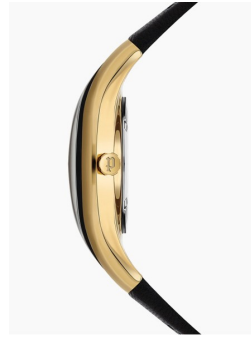

DIALANDO®

Police men's watch PEWJA2002301 Specifications

[BUY NOW](#)

This document contains all the specifications for the Police PEWJA2002301 men's watch. We at the [DIALANDO® watch store](#) offer a large selection of authentic watches from the best watch brands in the world.
<https://www.dialando.ie/>

PRODUCT INFORMATION

EAN	4894816001117
Gender	Men
Warranty [years]	2

PRODUCT EXECUTION

Display Type	Analogue
Movement type	Quartz (Battery)
Functions	Hour / Minute

MEASURES

Case width [mm]	45
Case thickness [mm]	14

MATERIAL & COLOUR

Strap Material	Calf leather
Strap Colour	Black
Case Material	Stainless steel
Case Colour	Gold / Black
Case Surface	Matted / Polished
Colour of the dial	Black
Glass	Mineral glass / Hardened glass

DETAILS

Bezel	Fixed
Case Bottom	Stainless steel bottom / Screwed
Clasp	Buckle
Water resistant	3 ATM