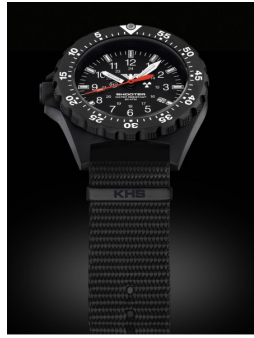

DIALANDO®

KHS men's watch KHS.SH2HC.NB Specifications

BUY NOW

This document contains all the specifications for the KHS KHS.SH2HC.NB men's watch. We at the [DIALANDO® watch store](https://www.dialando.ie/) offer a large selection of authentic watches from the best watch brands in the world.
<https://www.dialando.ie/>

PRODUCT INFORMATION

EAN	4260446987327
Gender	Men
Brand	KHS
Collection	Shooter MKII
Warranty [years]	2

PRODUCT EXECUTION

Display Type	Analogue
Movement type	Quartz (Battery)
Movement Name	Swiss Made
Functions	Hour / Second / Minute / Date

MEASURES

Case width [mm]	44
Case thickness [mm]	14
Lug width [mm]	22
Max. wrist circumference [mm]	240

MATERIAL & COLOUR

Strap Material	Textile
Strap Colour	Black
Case Material	Carbon
Case Colour	Black
Case Surface	Matted
Colour of the dial	Black
Glass	Sapphire glass

DETAILS

Bezel	Left side / Rotatable
Case Bottom	Stainless steel bottom (screwed)
Crown	Screwed
Clasp	Pin buckle
Lighting	Luminous hands / Luminous indexes
Water resistant	20 ATM