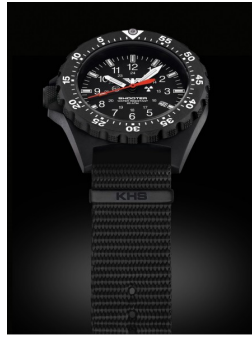

DIALANDO®

KHS men's watch KHS.SH2F.NB Specifications

BUY NOW

This document contains all the specifications for the KHS KHS.SH2F.NB men's watch. We at the **DIALANDO® watch store** offer a large selection of authentic watches from the best watch brands in the world.
<https://www.dialando.ie/>

PRODUCT INFORMATION

EAN	4260446986900
Gender	Men
Brand	KHS
Collection	Shooter MKII
Warranty [years]	2

PRODUCT EXECUTION

Display Type	Analogue
Movement type	Quartz (Battery)
Movement Name	Swiss Made
Functions	Hour / Second / Minute / Date

MEASURES

Case width [mm]	44
Case thickness [mm]	14
Lug width [mm]	22
Max. wrist circumference [mm]	240

MATERIAL & COLOUR

Strap Material	Textile
Strap Colour	Black
Case Material	Carbon
Case Colour	Black
Case Surface	Matted
Colour of the dial	Black
Glass	Sapphire glass

DETAILS

Bezel	Left side / Rotatable
Case Bottom	Stainless steel bottom (screwed)
Crown	Screwed
Clasp	Pin buckle
Lighting	Luminous hands / Luminous indexes
Water resistant	20 ATM