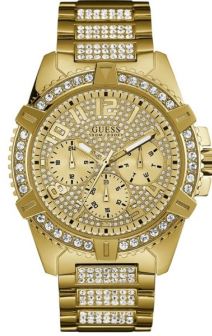

## Guess men's watch W0799G2 Specifications

BUY NOW

This document contains all the specifications for the Guess W0799G2 men's watch. We at the [DIALANDO® watch store](https://www.dialando.ie/) offer a large selection of authentic watches from the best watch brands in the world.  
<https://www.dialando.ie/>

### PRODUCT INFORMATION

EAN	0091661493881
Gender	Men
Brand	Guess
Collection	Frontier
Warranty [years]	2

### MATERIAL & COLOUR

Strap Material	Stainless steel
Strap Colour	Gold
Case Material	Stainless steel
Case Colour	Gold
Case Surface	Polished
Colour of the dial	Gold
Stone type	Zirconia
Glass	Mineral glass

### PRODUCT EXECUTION

Display Type	Analogue
Movement type	Quartz (Battery)
Functions	Date / Day of the week / 24-Hour