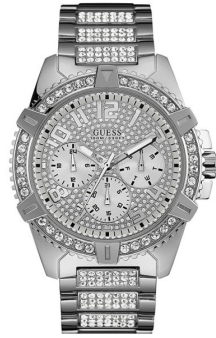

DIALANDO®

Guess men's watch W0799G1 Specifications

BUY NOW

This document contains all the specifications for the Guess W0799G1 men's watch. We at the **DIALANDO® watch store** offer a large selection of authentic watches from the best watch brands in the world.
<https://www.dialando.ie/>

PRODUCT INFORMATION

EAN	0091661458316
Gender	Men
Brand	Guess
Collection	Frontier
Warranty [years]	2

MATERIAL & COLOUR

Strap Material	Stainless steel
Strap Colour	Silver
Case Material	Stainless steel
Case Colour	Silver
Case Surface	Polished
Colour of the dial	Silver
Stone type	Zirconia
Glass	Mineral glass

PRODUCT EXECUTION

Display Type	Analogue
Movement type	Quartz (Battery)
Functions	Day of the week / 24-Hour / Date

DETAILS

Clasp	Folding clasp
Water resistant	10 ATM

MEASURES

Case width [mm]	49
Case thickness [mm]	11