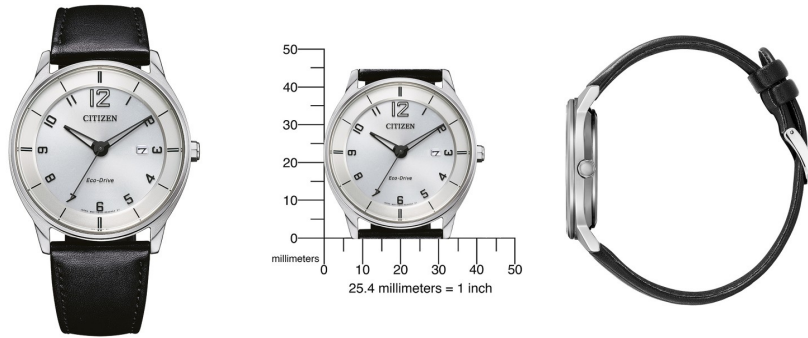

DIALANDO®

Citizen men's watch BM7400-21A Specifications

BUY NOW

This document contains all the specifications for the Citizen Eco-Drive Klassik BM7400-21A men's watch. We at the [DIALANDO® watch store](https://www.dialando.ie/) offer a large selection of authentic watches from the best watch brands in the world.

<https://www.dialando.ie/>

PRODUCT INFORMATION

EAN	4974374304025
Gender	Men
Warranty [years]	2

PRODUCT EXECUTION

Display Type	Analogue
Movement type	Quartz (Solar)
Movement Name	Citizen / E111
Functions	Minute / Power reserve / Second / Date / Hour

MEASURES

Case width [mm]	40
Case thickness [mm]	9

MATERIAL & COLOUR

Strap Material	Calf leather
Strap Colour	Black
Case Material	Stainless steel
Case Colour	Silver
Case Surface	Matted / Polished
Colour of the dial	Silver
Glass	Anti-reflective coating / Sapphire glass

DETAILS

Bezel	Fixed
Case Bottom	Stainless steel bottom / Pressed
Clasp	Buckle
Water resistant	5 ATM