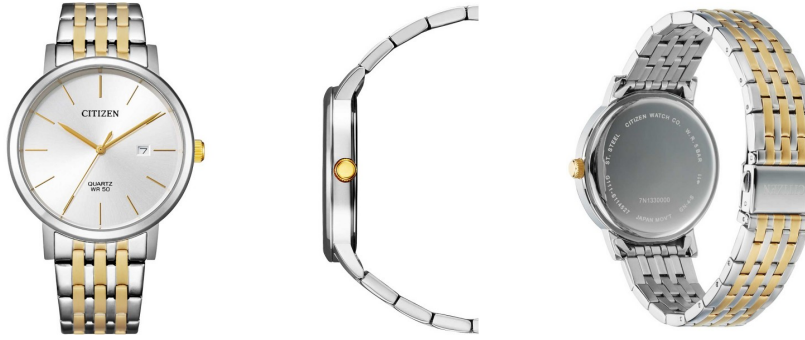

DIALANDO®

Citizen men's watch BI5074-56A Specifications

[BUY NOW](#)

This document contains all the specifications for the Citizen Sport Quarz BI5074-56A men's watch. We at the [DIALANDO® watch store](#) offer a large selection of authentic watches from the best watch brands in the world.
<https://www.dialando.ie/>

PRODUCT INFORMATION

EAN	4974374275288
Gender	Men
Warranty [years]	2

PRODUCT EXECUTION

Display Type	Analogue
Movement type	Quartz (Battery)
Movement Name	Citizen / G111
Functions	Second / Date / Hour / Minute

MEASURES

Case width [mm]	40
Case thickness [mm]	8

MATERIAL & COLOUR

Strap Material	Stainless steel
Strap Colour	Gold / Silver
Case Material	Stainless steel
Case Colour	Silver
Case Surface	Matted / Polished
Colour of the dial	Silver
Glass	Hardened glass / Mineral glass

DETAILS

Bezel	Fixed
Case Bottom	Pressed / Stainless steel bottom
Clasp	Folding clasp
Water resistant	5 ATM