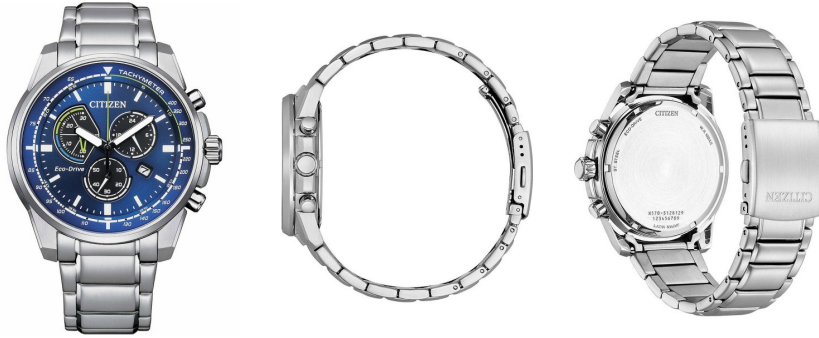

DIALANDO®

Citizen men's watch AT1190-87L Specifications

[BUY NOW](#)

This document contains all the specifications for the Citizen Eco-Drive Chronograph AT1190-87L men's watch. We at the [DIALANDO® watch store](#) offer a large selection of authentic watches from the best watch brands in the world. <https://www.dialando.ie/>

PRODUCT INFORMATION

EAN	4974374311870
Gender	Men
Warranty [years]	2

PRODUCT EXECUTION

Display Type	Analogue
Movement type	Quartz (Solar)

MEASURES

Case width [mm]	43
-----------------	----

MATERIAL & COLOUR

Strap Material	Stainless steel
Strap Colour	Silver
Colour of the dial	Blue
Glass	Mineral glass

DETAILS

Clasp	Folding clasp
Water resistant	10 ATM