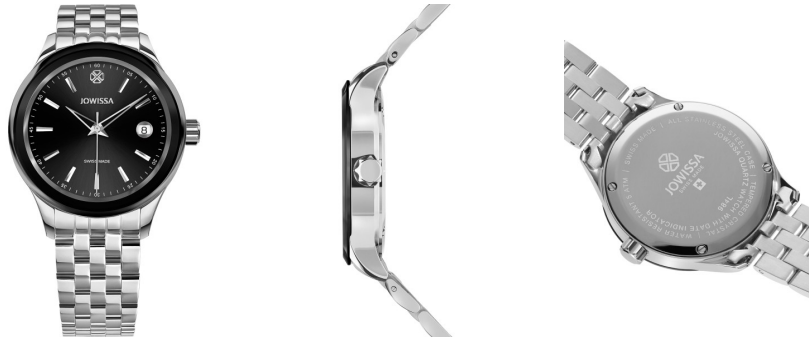

DIALANDO®

Jowissa ladies' watch J4.235.M Specifications

[BUY NOW](#)

This document contains all the specifications for the Jowissa Tiro J4.235.M ladies' watch. We at the **DIALANDO® watch store** offer a large selection of authentic watches from the best watch brands in the world.
<https://www.dialando.ie/>

PRODUCT INFORMATION

EAN	7640167276080
Gender	Men / Unisex / Ladies
Warranty [years]	2

PRODUCT EXECUTION

Display Type	Analogue
Movement type	Quartz (Battery)

MEASURES

Case width [mm]	38
-----------------	----

MATERIAL & COLOUR

Strap Material	Stainless steel
Strap Colour	Silver
Colour of the dial	Black
Glass	Mineral glass

DETAILS

Clasp	Butterfly clasp
Water resistant	5 ATM