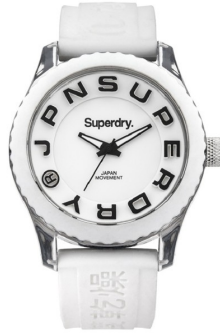

DIALANDO®

Superdry ladies' watch SYL146W Specifications

BUY NOW

This document contains all the specifications for the Superdry SYL146W ladies' watch. We at the [DIALANDO® watch store](https://www.dialando.ie/) offer a large selection of authentic watches from the best watch brands in the world.
<https://www.dialando.ie/>

PRODUCT INFORMATION

EAN	5024693117123
Gender	Ladies
Warranty [years]	2

PRODUCT EXECUTION

Display Type	Analogue
Movement type	Quartz (Battery)

MEASURES

Case width [mm]	39
-----------------	----

MATERIAL & COLOUR

Strap Material	Silicone
Strap Colour	White
Colour of the dial	White
Glass	Mineral glass

DETAILS

Clasp	Buckle
Water resistant	5 ATM