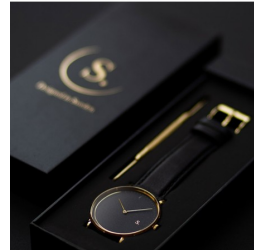

DIALANDO®

Sandell ladies' watch SSB38-BLL_D Specifications

[BUY NOW](#)

This document contains all the specifications for the Sandell SSB38-BLL_D ladies' watch. We at the [DIALANDO® watch store](#) offer a large selection of authentic watches from the best watch brands in the world.
<https://www.dialando.ie/>

PRODUCT INFORMATION

EAN	2000015236539
Gender	Ladies
Brand	Sandell
Collection	Night
Warranty [years]	2

PRODUCT EXECUTION

Display Type	Analogue
Movement type	Quartz (Battery)

MEASURES

Case width [mm]	38
-----------------	----

MATERIAL & COLOUR

Strap Material	Real leather
Strap Colour	Black
Colour of the dial	Black
Glass	Mineral glass

DETAILS

Water resistant	3 ATM
-----------------	-------