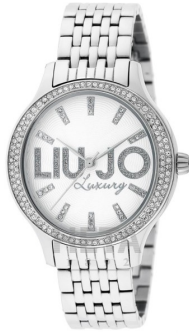

DIALANDO®

Liujo ladies' watch TLJ768 Specifications

BUY NOW

This document contains all the specifications for the Liujo TLJ768 ladies' watch. We at the **DIALANDO® watch store** offer a large selection of authentic watches from the best watch brands in the world.
<https://www.dialando.ie/>

PRODUCT INFORMATION

EAN	8050447738778
Gender	Ladies
Warranty [years]	2

PRODUCT EXECUTION

Display Type	Analogue
Movement type	Quartz (Battery)

MEASURES

Case width [mm]	38
-----------------	----

MATERIAL & COLOUR

Strap Material	Stainless steel
Strap Colour	Silver
Colour of the dial	White
Glass	Mineral glass

DETAILS

Clasp	Snap fastener
Water resistant	5 ATM