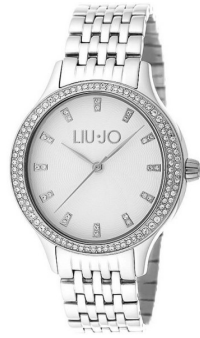

## Liujo ladies' watch TLJ1010 Specifications

BUY NOW

This document contains all the specifications for the Liujo TLJ1010 ladies' watch. We at the **DIALANDO® watch store** offer a large selection of authentic watches from the best watch brands in the world.  
<https://www.dialando.ie/>

### MATERIAL & COLOUR

Strap Material	Stainless steel
Strap Colour	Silver
Colour of the dial	White
Glass	Mineral glass

### PRODUCT EXECUTION

Display Type	Analogue
Movement type	Quartz (Battery)

### DETAILS

Clasp	Snap fastener
Water resistant	5 ATM