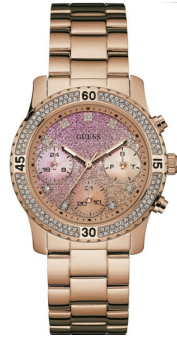

## Guess ladies' watch W0774L3 Specifications

BUY NOW

This document contains all the specifications for the Guess W0774L3 ladies' watch. We at the [DIALANDO® watch store](https://www.dialando.ie/) offer a large selection of authentic watches from the best watch brands in the world.  
<https://www.dialando.ie/>

### PRODUCT EXECUTION

Display Type	Analogue
Movement type	Quartz (Battery)
Functions	24-Hour / Date / Day of the week

### MEASURES

Case width [mm]	38
-----------------	----

### MATERIAL & COLOUR

Strap Material	Stainless steel
Strap Colour	Rose gold
Case Material	Stainless steel
Case Colour	Rose gold
Case Surface	Polished
Colour of the dial	Rose gold
Stone type	Zirconia
Glass	Mineral glass