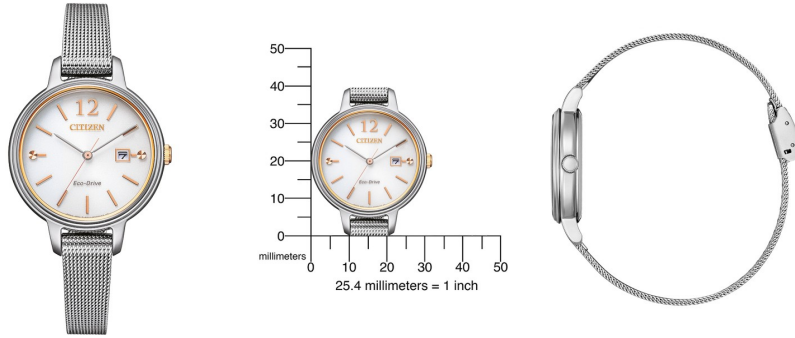

DIALANDO®

Citizen ladies' watch EW2449-83A Specifications

[BUY NOW](#)

This document contains all the specifications for the Citizen Eco-Drive Elegance EW2449-83A ladies' watch. We at the [DIALANDO® watch store](#) offer a large selection of authentic watches from the best watch brands in the world.
<https://www.dialando.ie/>

PRODUCT INFORMATION

EAN	4974374304261
Gender	Ladies
Warranty [years]	2

PRODUCT EXECUTION

Display Type	Analogue
Movement type	Quartz (Solar)

MEASURES

Case width [mm]	31
-----------------	----

MATERIAL & COLOUR

Strap Material	Stainless steel
Strap Colour	Silver
Colour of the dial	White
Glass	Sapphire glass

DETAILS

Clasp	Clip clasp
Water resistant	5 ATM