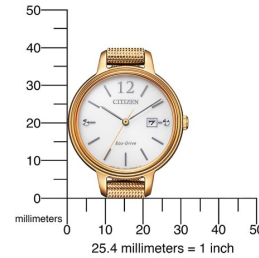

DIALANDO®

Citizen ladies' watch EW2447-89A Specifications

[BUY NOW](#)

This document contains all the specifications for the Citizen Eco-Drive Elegance EW2447-89A ladies' watch. We at the [DIALANDO® watch store](#) offer a large selection of authentic watches from the best watch brands in the world.
<https://www.dialando.ie/>

PRODUCT INFORMATION

EAN	4974374304254
Gender	Ladies
Warranty [years]	2

PRODUCT EXECUTION

Display Type	Analogue
Movement type	Quartz (Solar)
Movement Name	Citizen / E011
Functions	Second / Date / Hour / Minute / Power reserve

MEASURES

Case width [mm]	31
Case thickness [mm]	8

MATERIAL & COLOUR

Strap Material	Stainless steel
Strap Colour	Rose gold
Case Material	Stainless steel
Case Colour	Rose gold
Case Surface	Matted / Polished
Colour of the dial	White
Glass	Anti-reflective coating / Sapphire glass

DETAILS

Bezel	Fixed
Case Bottom	Pressed / Stainless steel bottom
Clasp	Clip clasp
Water resistant	5 ATM