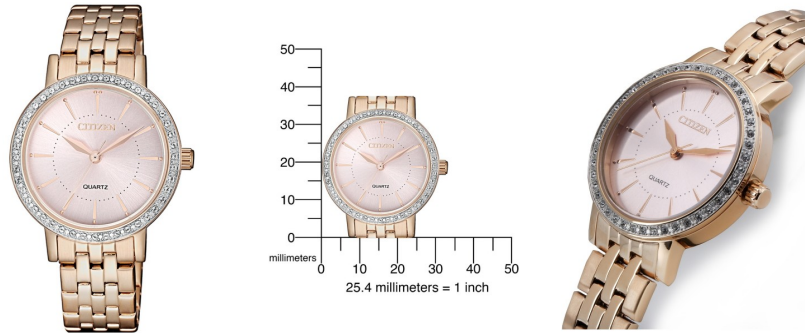

DIALANDO®

Citizen ladies' watch EL3043-81X Specifications

[BUY NOW](#)

This document contains all the specifications for the Citizen EL3043-81X ladies' watch. We at the [DIALANDO® watch store](#) offer a large selection of authentic watches from the best watch brands in the world.
<https://www.dialando.ie/>

PRODUCT INFORMATION

EAN	4974374276902
Gender	Ladies
Brand	Citizen
Collection	Elegance
Warranty [years]	2

MATERIAL & COLOUR

Strap Material	Stainless steel
Strap Colour	Gold
Case Material	Stainless steel
Case Colour	Gold
Case Surface	Polished / Matted
Colour of the dial	Pink
Stone type	Swarovski
Glass	Mineral glass

PRODUCT EXECUTION

Display Type	Analogue
Movement type	Quartz (Battery)
Movement Name	1032 / Citizen
Functions	Hour / Second / Minute

DETAILS

Bezel	Fixed
Case Bottom	Stainless steel bottom (pressed)
Clasp	Folding clasp
Water resistant	3 ATM

MEASURES

Case width [mm]	31
Case thickness [mm]	7
Lug width [mm]	14
Max. wrist circumference [mm]	180